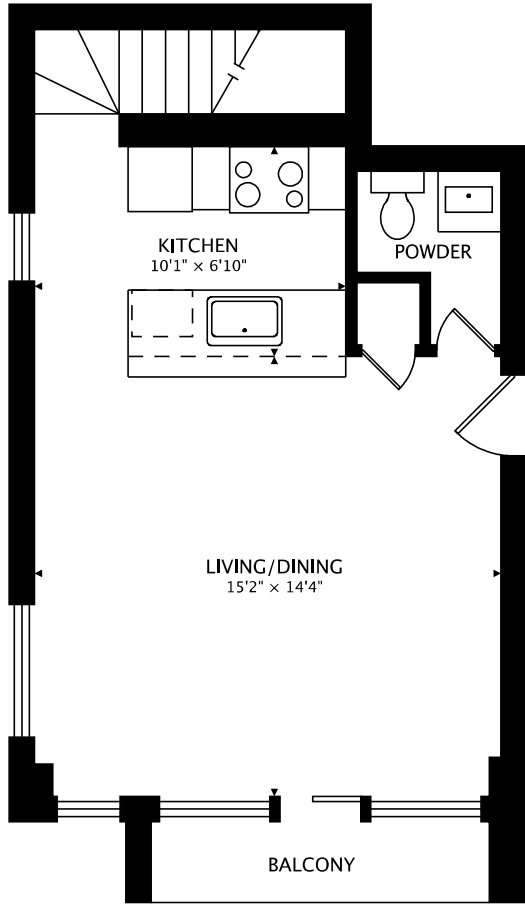

441 JANE ST UNIT 101 TORONTO ON

MAIN

LOWER