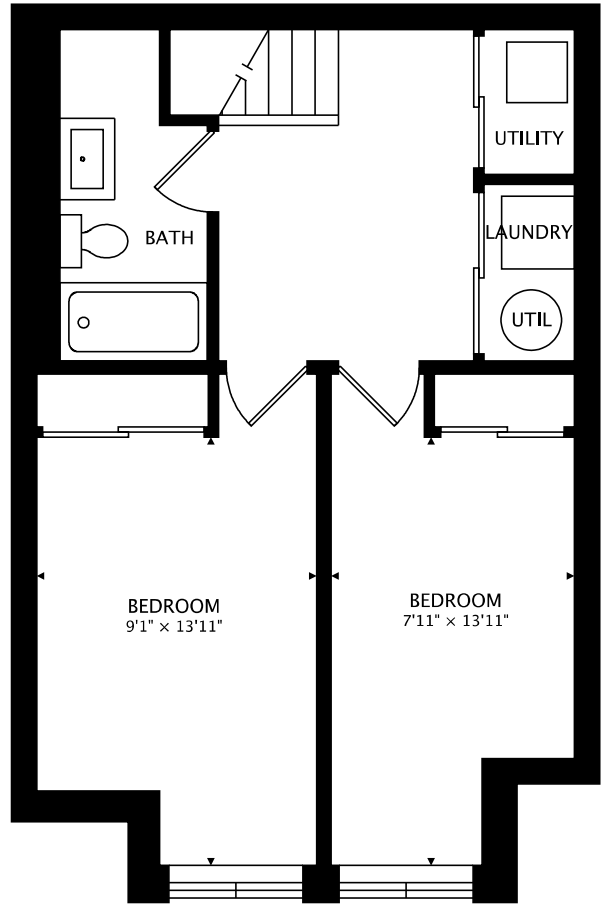

441 JANE ST UNIT 101 TORONTO ON

MAIN

LOWER