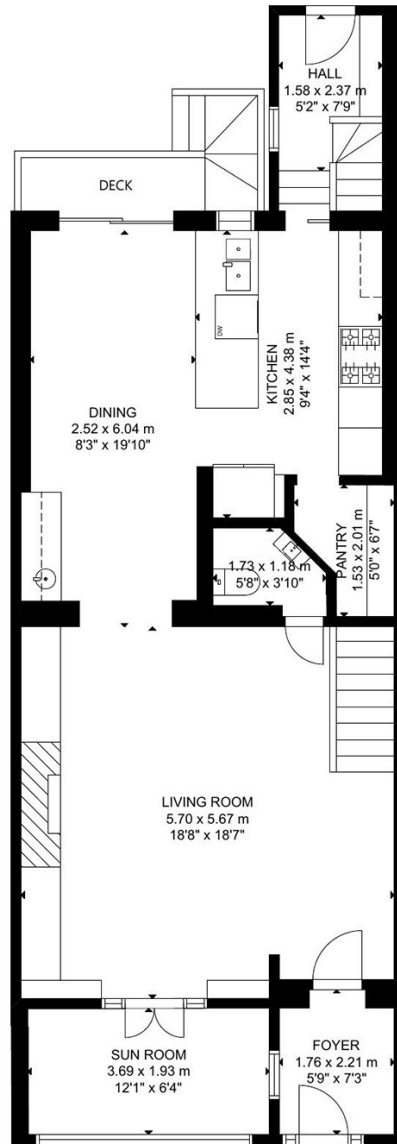

FLOOR 1

FLOOR 2

FLOOR 3

FLOOR 4

GROSS INTERNAL AREA
 TOTAL: 236 m²/2,534 sq ft
 FLOOR 1: 57 m²/610 sq ft, FLOOR 2: 83 m²/892 sq ft
 FLOOR 3: 68 m²/727 sq ft, FLOOR 4: 28 m²/305 sq ft
 SIZE AND DIMENSIONS ARE APPROXIMATE, ACTUAL MAY VARY.