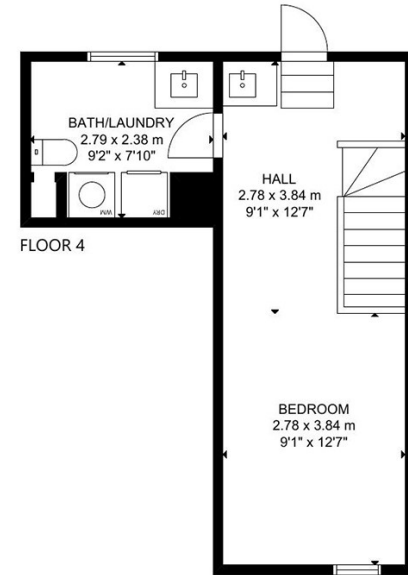

FLOOR 1

FLOOR 2

FLOOR 3

FLOOR 4

GROSS INTERNAL AREA
 TOTAL: 236 m²/2,534 sq ft
 FLOOR 1: 57 m²/610 sq ft, FLOOR 2: 83 m²/892 sq ft
 FLOOR 3: 68 m²/727 sq ft, FLOOR 4: 28 m²/305 sq ft
 SIZE AND DIMENSIONS ARE APPROXIMATE, ACTUAL MAY VARY.