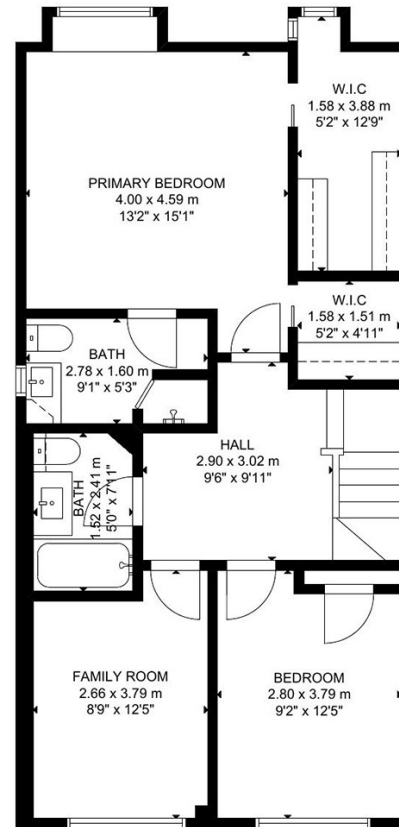

FLOOR 1

FLOOR 2

FLOOR 3

FLOOR 4

GROSS INTERNAL AREA
 TOTAL: 236 m²/2,534 sq ft
 FLOOR 1: 57 m²/610 sq ft, FLOOR 2: 83 m²/892 sq ft
 FLOOR 3: 68 m²/727 sq ft, FLOOR 4: 28 m²/305 sq ft
 SIZE AND DIMENSIONS ARE APPROXIMATE, ACTUAL MAY VARY.