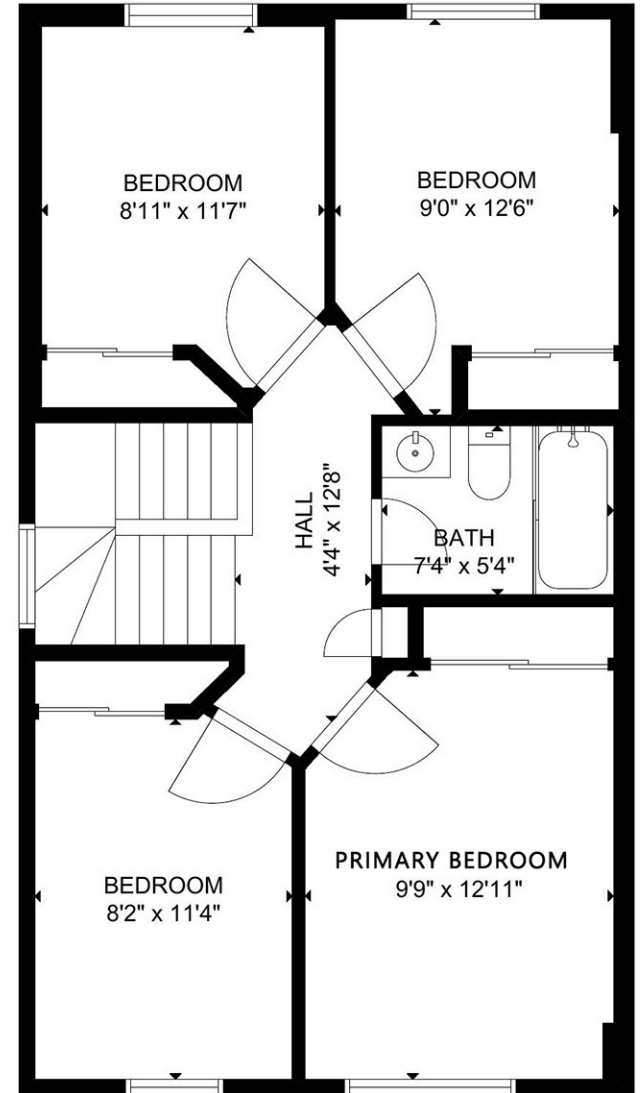

FLOOR 1

FLOOR 3

GROSS INTERNAL AREA
 TOTAL: 1,443 sq ft
 FLOOR 1: 319 sq ft, FLOOR 2: 514 sq ft
 FLOOR 3: 610 sq ft
 SIZE AND DIMENSIONS ARE APPROXIMATE, ACTUAL MAY VARY.