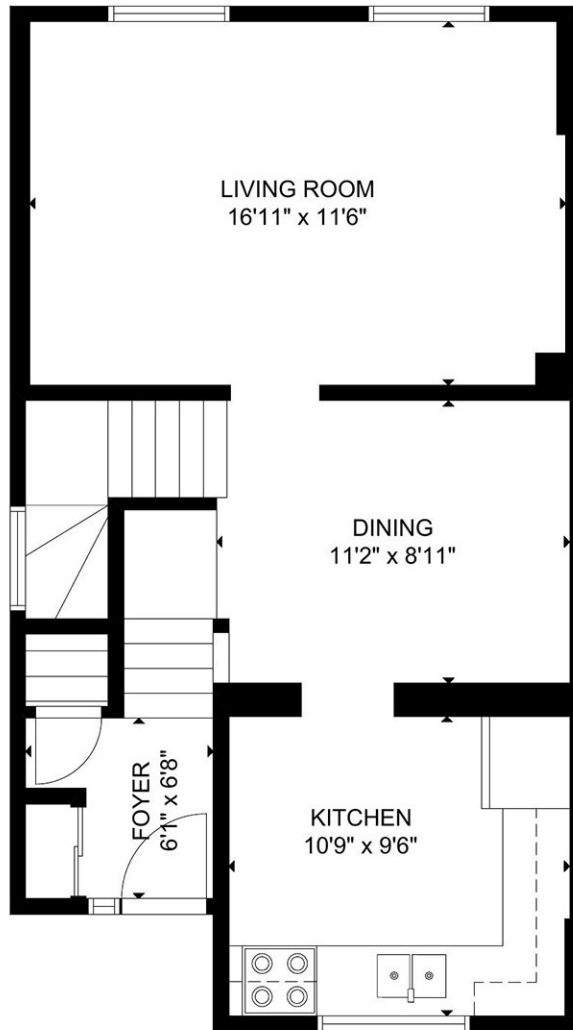

FLOOR 1

FLOOR 3

GROSS INTERNAL AREA
 TOTAL: 1,443 sq ft
 FLOOR 1: 319 sq ft, FLOOR 2: 514 sq ft
 FLOOR 3: 610 sq ft
 SIZE AND DIMENSIONS ARE APPROXIMATE, ACTUAL MAY VARY.