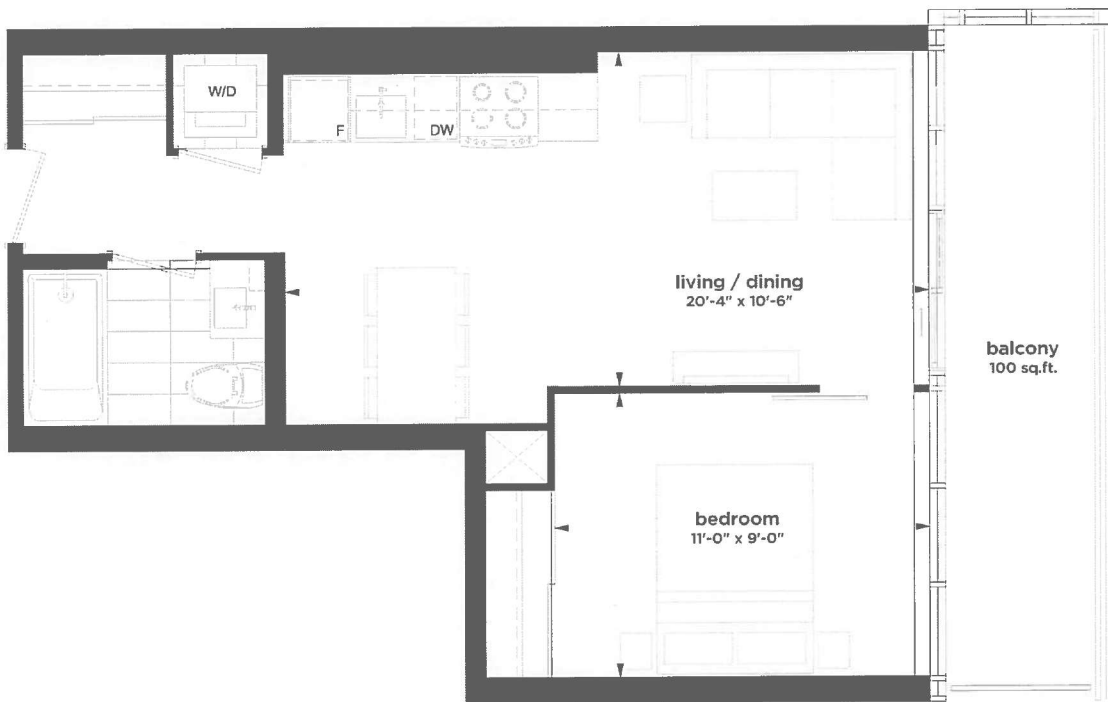

RIVERSIDE SQUARE
 LOFTS ON QUEEN
 THE EAST COLLECTION

GRANT
 ONE BEDROOM
 512 SQ.FT.
 BALCONY 100 SQ.FT.

LEVELS 3-7

LEVELS 5-10

EASTERN AVENUE