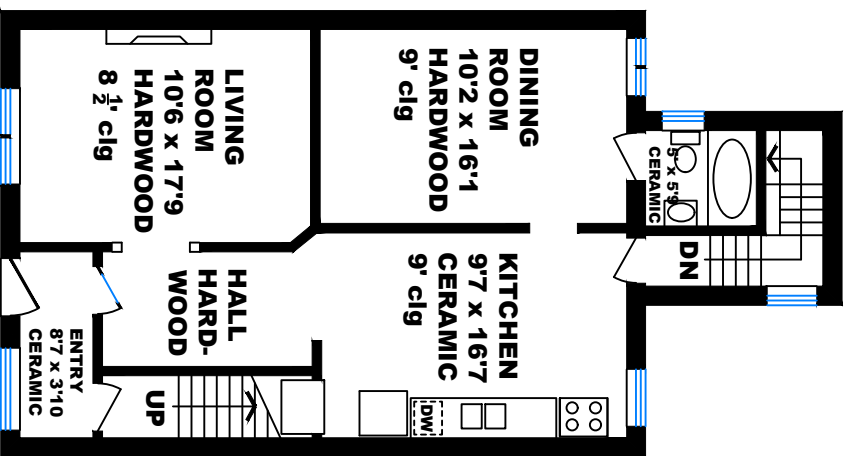

185 Grenadier Road

Total above ground floor area is 2390 sq ft

Edward Wang
 Sales Representative
 Royal LePage Connect Realty
 Tel (416) 588-8248

No warranty is made or implied as to the accuracy of the information contained herein

9' clg denotes ceiling height