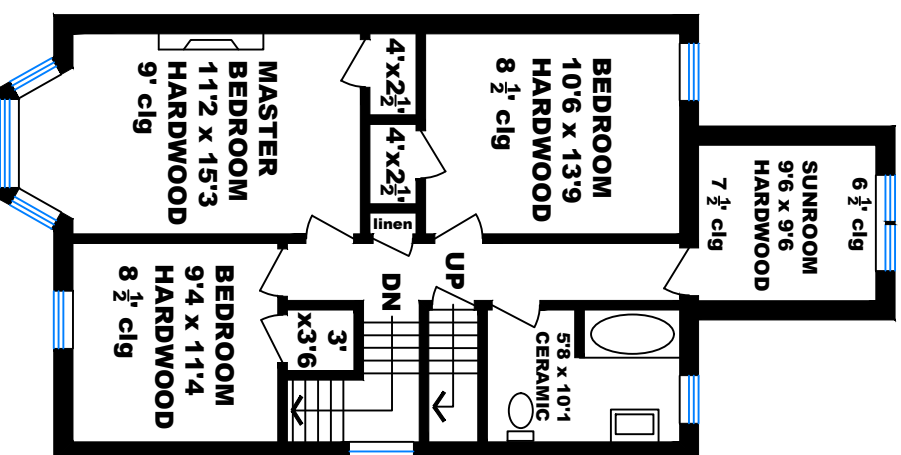

185 Grenadier Road

Total above ground floor area is 2390 sq ft

Edward Wang
 Sales Representative
 Royal LePage Connect Realty
 Tel (416) 588-8248

No warranty is made or implied as to the accuracy of the information contained herein

9' clg denotes ceiling height