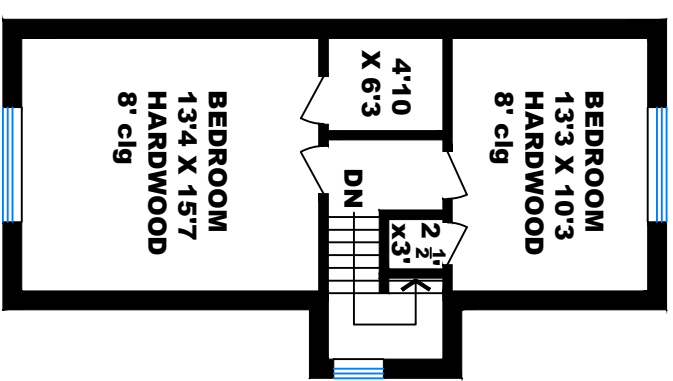

185 Grenadier Road

Total above ground floor area is 2390 sq ft

Edward Wang
 Sales Representative
 Royal LePage Connect Realty
 Tel (416) 588-8248

No warranty is made or implied as to the accuracy of the information contained herein

9' clg denotes ceiling height