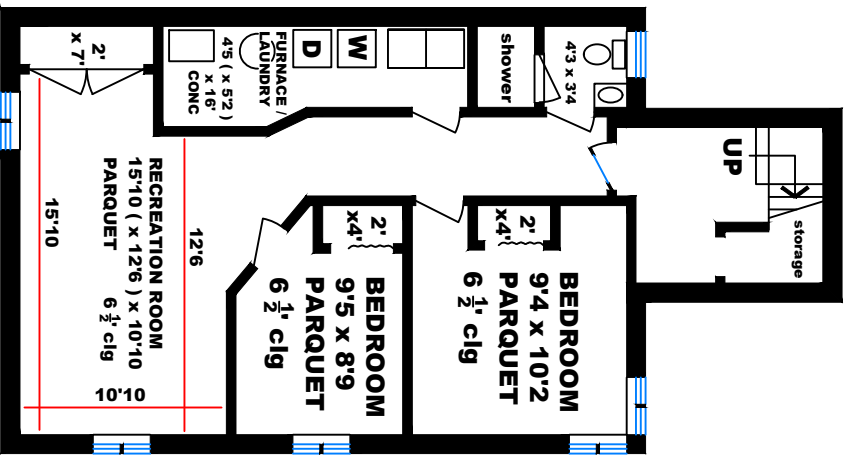

185 Grenadier Road

Total above ground floor area is 2390 sq ft

Edward Wang
 Sales Representative
 Royal LePage Connect Realty
 Tel (416) 588-8248

No warranty is made or implied as to the accuracy of the information contained herein

9' clg denotes ceiling height